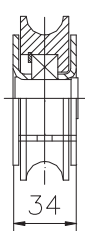

Ролка Estebro® за плъзгачи се врати в кутия ф 80x20 мм,  
пластмасова, завинтване, U-20

Cod.	Medidas Dimensions	A	C	ØD	F			Peso Máx. Kg
218	80x20	134,5	112	78	29	10	4,75	655
212	90x20	156	132	88	36	10	6,10	655
213	100x20	156	132	98	36	8	5,35	655
214	120x20	185	160	118	45	4	3,70	655
Familia 63   Acero Inoxidable - Inox - Stainless Steel								AISI 303-304
752	80x20	134	112	78	28	6	2,85	655
753	90x20	154	132	88	38	6	3,66	655
754	100x20	154	132	98	38	4	2,68	655
755	120x20	186	164	118	46	2	1,85	655

**Family:** Nylon wheels

**Material:** Wheel: nylon PA6, axle: 11SMn30 steel, box: DD11 steel

**Finish:** Zinc-plated

**Maximum weight supported by the bearing\*:** 655 kg

**Description:** Nylon wheel to embed with a 6204 2RS bearing. It is installed in sliding doors to let their displacement over the guide. The installation consists in fitting the wheel into the door's base and fixing it with two M.8 or M.10 screws.