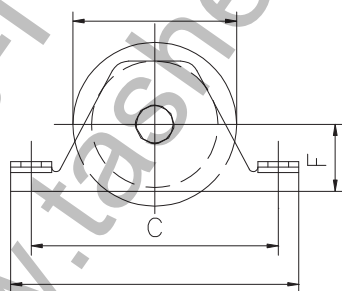

Ролка Estebro® за плъзгачи се врати в кутия ф 80x20 мм,  
пластмасова, завинтване, U-20

Cod.	Medidas Dimensions	A	C	ØD	F			Peso Máx. Kg
218	80x20	134,5	112	78	29	10	4,75	655
212	90x20	156	132	88	36	10	6,10	655
213	100x20	156	132	98	36	8	5,35	655
214	120x20	185	160	118	45	4	3,70	655
Familia 63   Acero Inoxidable - Inox - Stainless Steel								AISI 303-304
752	80x20	134	112	78	28	6	2,85	655
753	90x20	154	132	88	38	6	3,66	655
754	100x20	154	132	98	38	4	2,68	655
755	120x20	186	164	118	46	2	1,85	655

**Family:** Nylon wheels

**Material:** Wheel: nylon PA6, axle: 11SMn30 steel, box: DD11 steel

**Finish:** Zinc-plated

**Maximum weight supported by the bearing\*:** 655 kg

**Description:** Nylon wheel to embed with a 6204 2RS bearing. It is installed in sliding doors to let their displacement over the guide. The installation consists in fitting the wheel into the door's base and fixing it with two M.8 or M.10 screws.